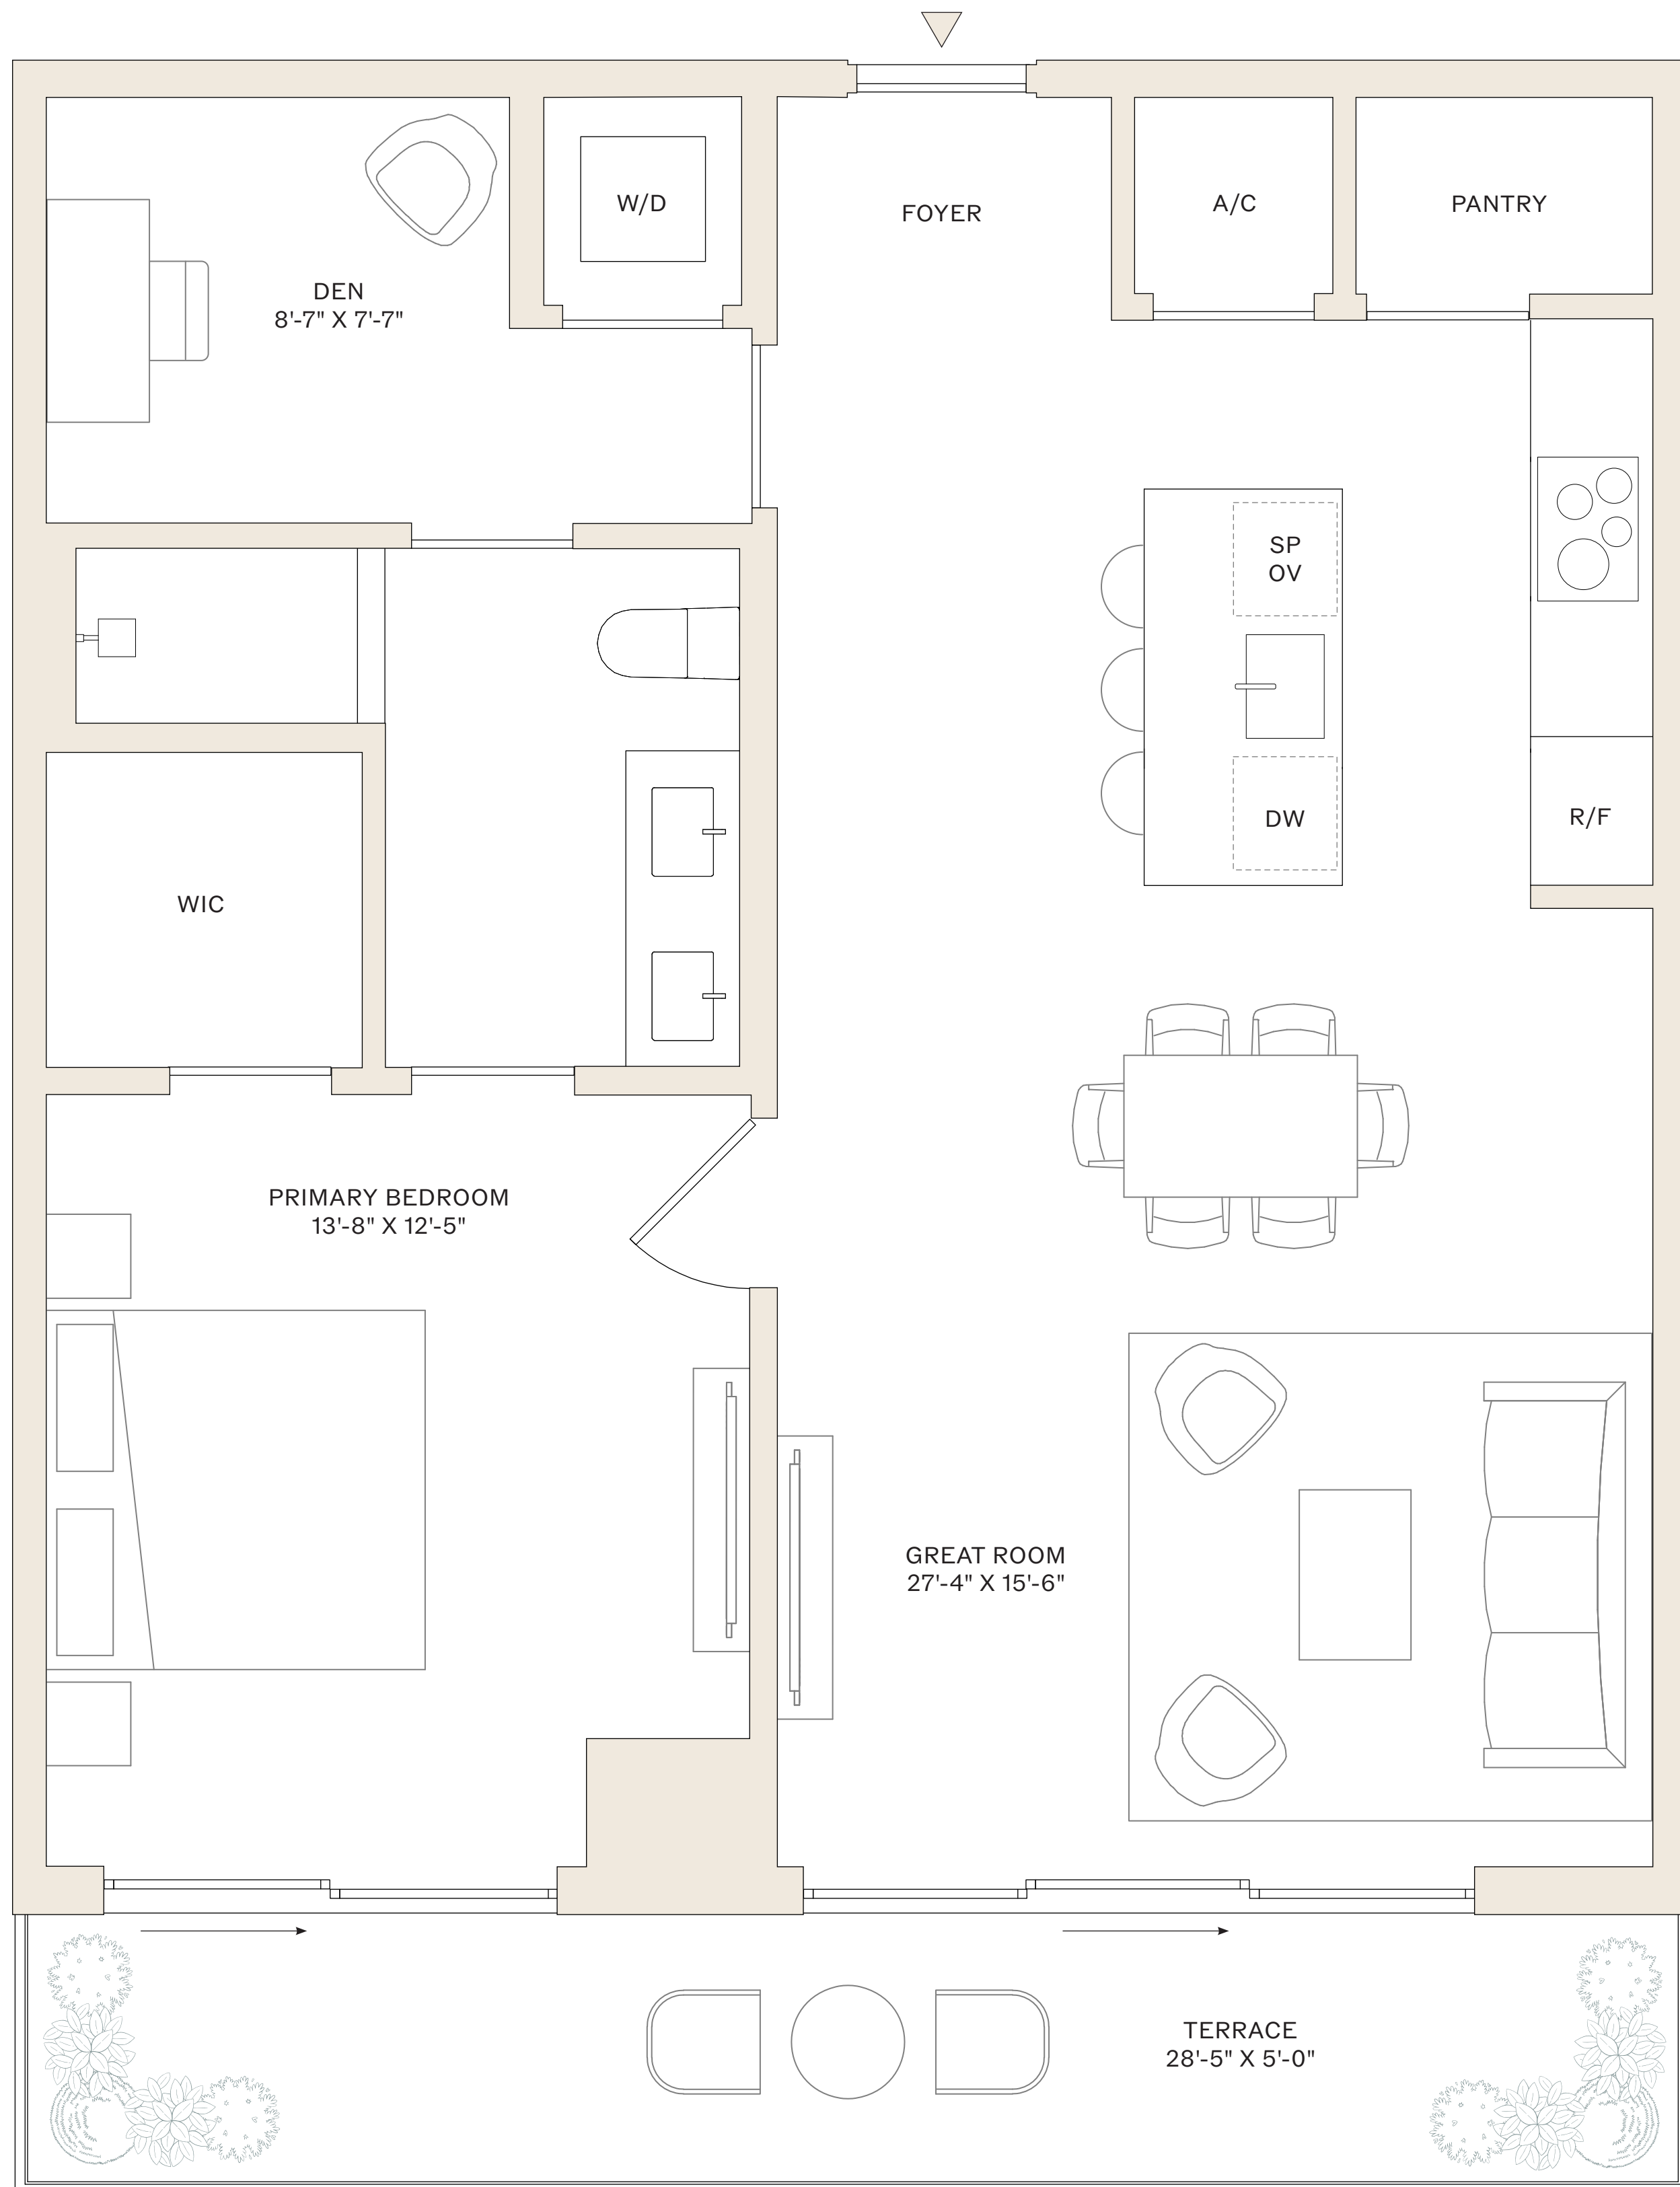

VICEROY

RESIDENCES

FORT LAUDERDALE

RESIDENCES 30-44 E

1 BEDROOM + DEN
1 BATHROOM

INTERIOR: 949 SF
TERRACE: 142 SF

SCALE: 7/16" = 1'